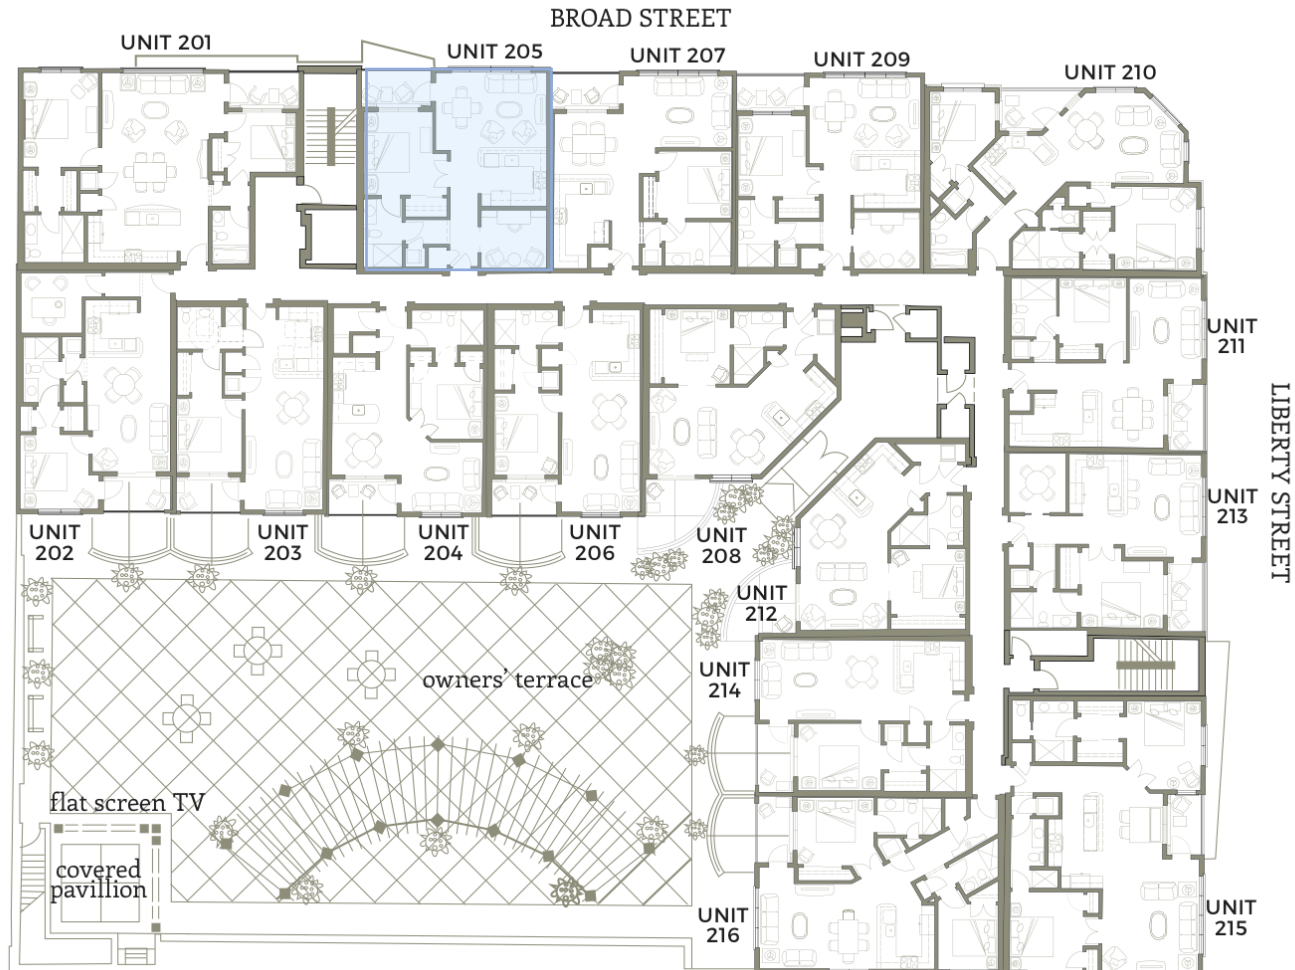

# APARTMENT AVAILABLE

**Spartanburg, SC 29306**  
155 East Broad Street, #205

## Apartment #205 FOR LEASE

1 Bedroom, 1 Bathroom, with Study/2<sup>nd</sup> Bedroom  
826sf Heated Space | 1 Reserved Parking Space, Secure Garage

Unit 205 features a balcony overlooking Broad Street

*Photos show current furnishings. Available unfurnished or furnished. Contact us for details.*

Spartanburg, SC 29306  
155 East Broad Street, #205

FLOORPLAN

## 1 BEDROOM, 1 BATHROOM WITH STUDY

Unit 205 features a balcony with a view of Broad Street.

Heated sq. ft. 826

Bedroom	10'6" x 12'7"
Study	10'0" x 9'0"
Kitchen	10'5" x 8'5"
Living/Dining	11'2" x 12'0"
Balcony	10'8" x 5'5"