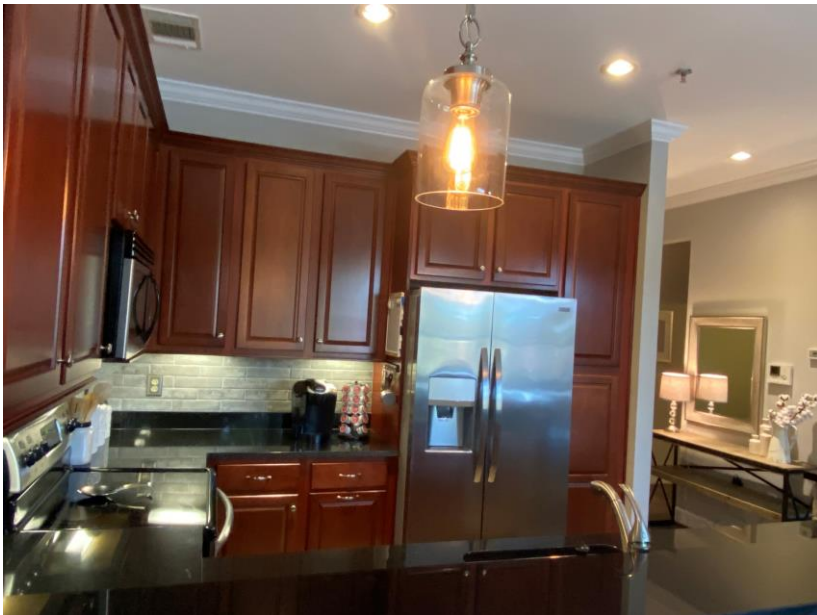

Spartanburg, SC 29306
155 East Broad Street, #205