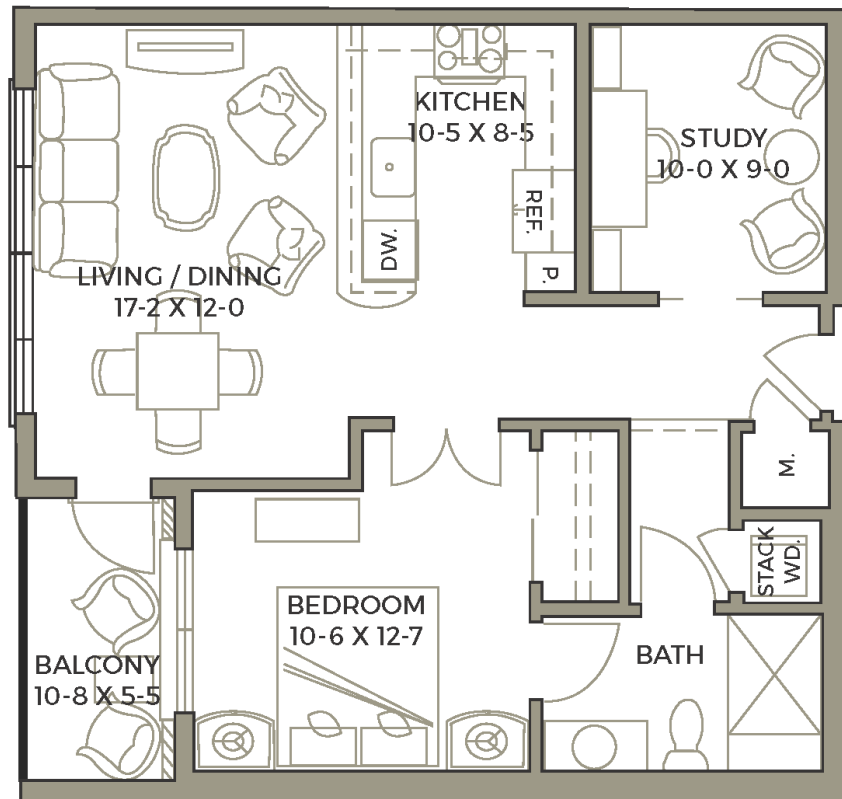

## Apartment #205 FOR LEASE

1 Bedroom, 1 Bathroom, with Study/2<sup>nd</sup> Bedroom  
826sf Heated Space | 1 Reserved Parking Space, Secure Garage

Unit 205 features a balcony overlooking Broad Street

*Photos show current furnishings. Available unfurnished or furnished. Contact us for details.*

Spartanburg, SC 29306  
155 East Broad Street, #205

FLOORPLAN

## 1 BEDROOM, 1 BATHROOM WITH STUDY

Unit 205 features a balcony with a view of Broad Street.

Heated sq. ft. 826

Bedroom	10'6" x 12'7"
Study	10'0" x 9'0"
Kitchen	10'5" x 8'5"
Living/Dining	11'2" x 12'0"
Balcony	10'8" x 5'5"